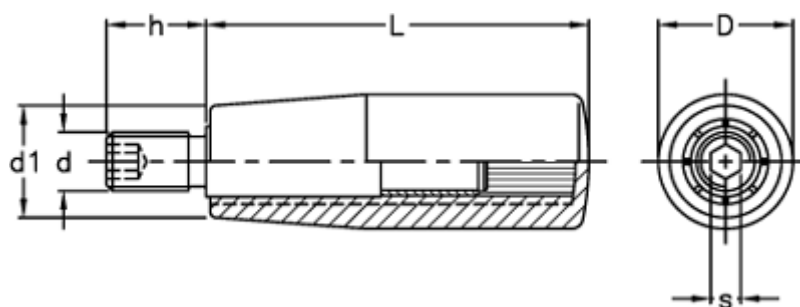

Data Sheet

Article number: 2304024972

Description: E+G Revolving handle
I.601/90+x-M12

Measures

D	= 28
d1	= 22
d 6g	= M12
h	= 20
L	= 90
s	= 5